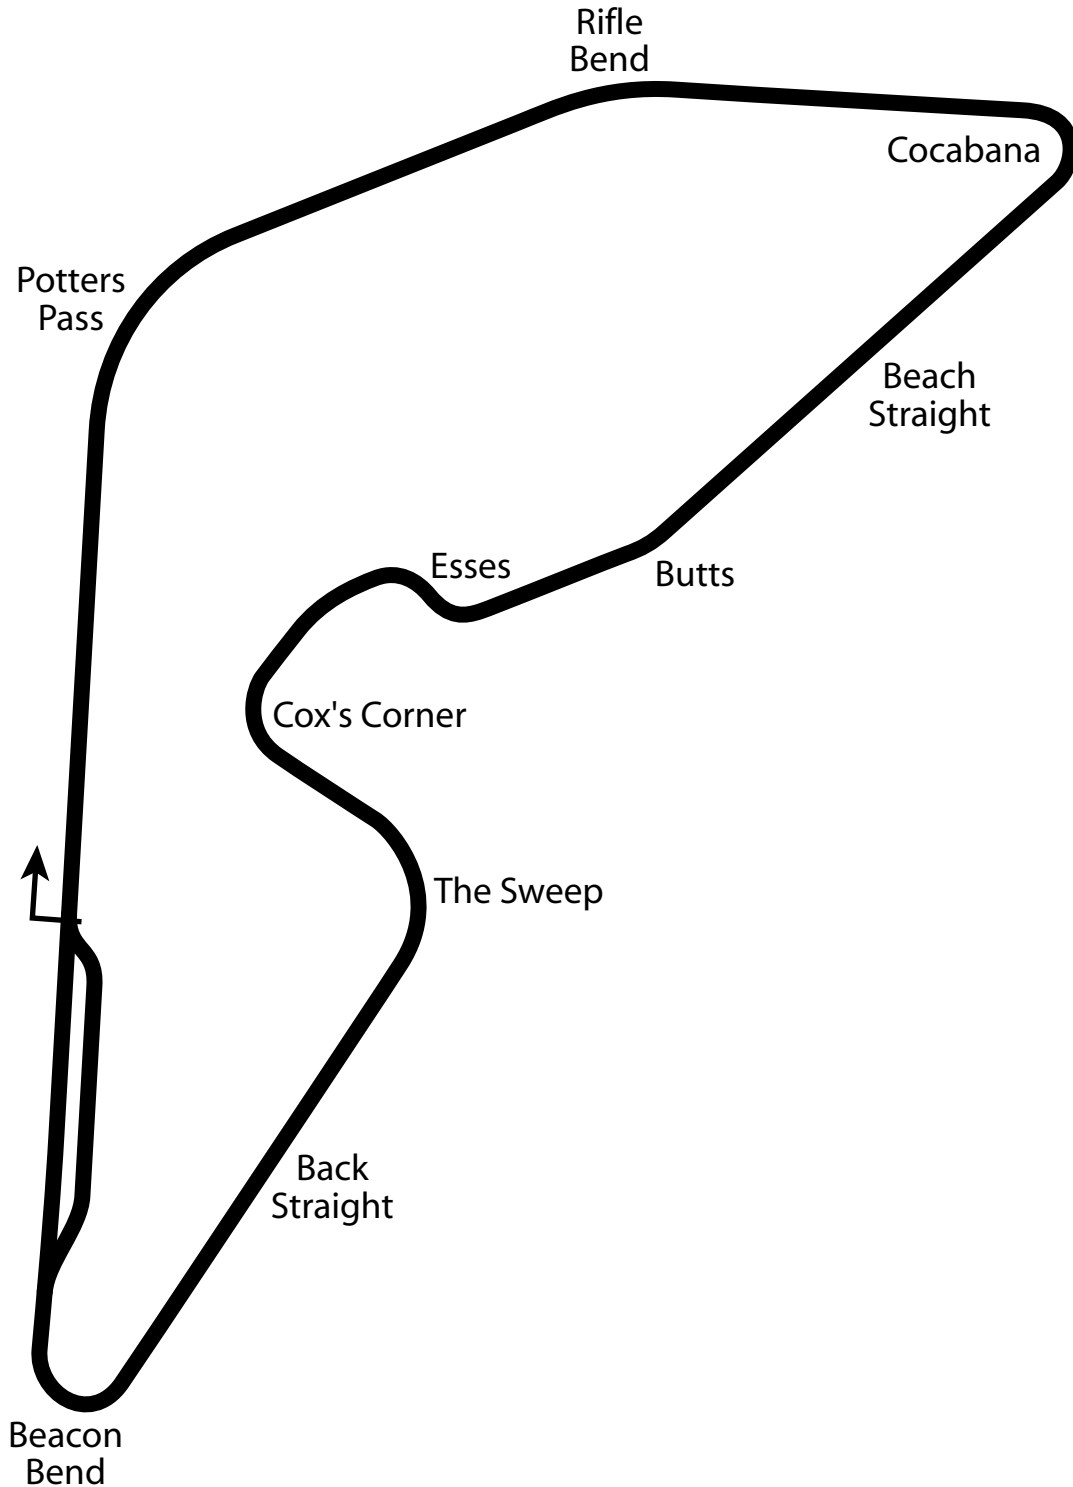

# East London Circuit

2.43 miles  
3.91 km  
9 turns

**eastlndn**